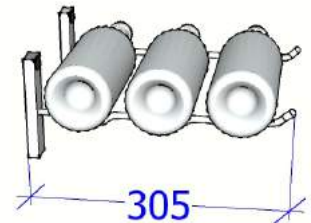

WS7x 2135mm wall mounted 21 bottle high wine rack kit

Item	Height	Depth	Capacity	Width
WS71	2135mm	135mm (1)	21 bottles	330mm minimum
WS72		215mm (2)	42 bottles	
WS73		305mm (3)	63 bottles	

WS71
1 deep

WS72
2 deep

WS73
3 deep

WS kits combine two standard racks using supplied connectors to create taller displays

Standard column width is 330mm (can be reduced by interleaving)
Wall series racks come in 3, 6, 9 & 12 bottle high versions (each 1, 2 or 3 deep)
Wall series kits combine these to create 15, 18, 21 & 24 high displays