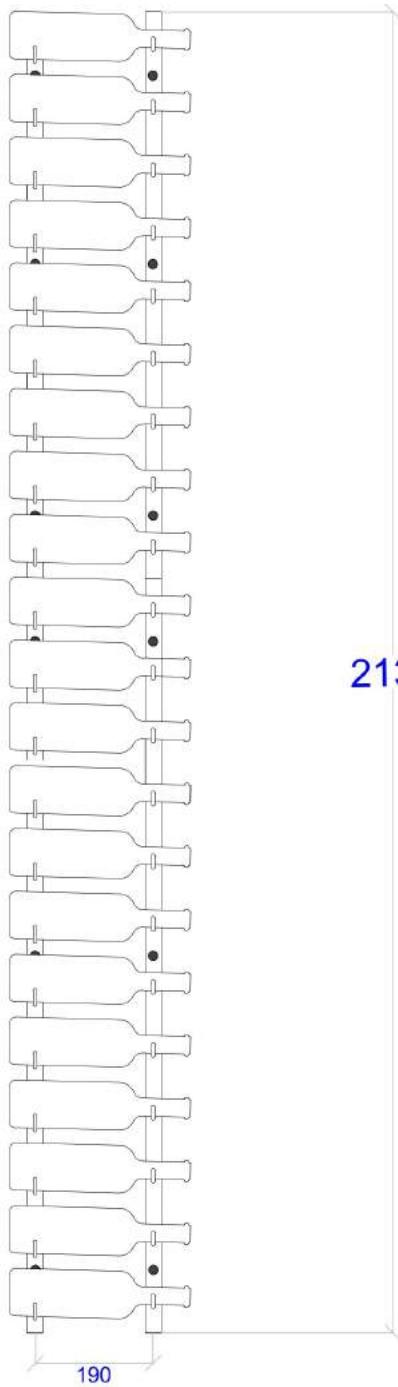

WS7x 2135mm wall mounted 21 bottle high wine rack kit

Item	Height	Depth	Capacity	Width
WS71	2135mm	135mm (1)	21 bottles	330mm minimum
WS72		215mm (2)	42 bottles	
WS73		305mm (3)	63 bottles	

WS71
1 deep

WS72
2 deep

WS73
3 deep

WS kits combine two standard racks using supplied connectors to create taller displays

Standard column width is 330mm (can be reduced by interleaving)
Wall series racks come in 3, 6, 9 & 12 bottle high versions (each 1, 2 or 3 deep)
Wall series kits combine these to create 15, 18, 21 & 24 high displays