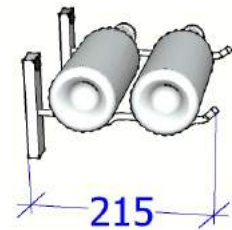

WS7x 2135mm wall mounted 21 bottle high wine rack kit

Item	Height	Depth	Capacity	Width
WS71	2135mm	135mm (1)	21 bottles	330mm minimum
WS72		215mm (2)	42 bottles	
WS73		305mm (3)	63 bottles	

WS71
1 deep

WS72
2 deep

WS73
3 deep

WS kits combine two standard racks using supplied connectors to create taller displays

Standard column width is 330mm (can be reduced by interleaving)
Wall series racks come in 3, 6, 9 & 12 bottle high versions (each 1, 2 or 3 deep)
Wall series kits combine these to create 15, 18, 21 & 24 high displays