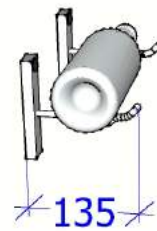

WS7x 2135mm wall mounted 21 bottle high wine rack kit

Item	Height	Depth	Capacity	Width
WS71	2135mm	135mm (1)	21 bottles	330mm minimum
WS72		215mm (2)	42 bottles	
WS73		305mm (3)	63 bottles	

WS71
1 deep

WS72
2 deep

WS73
3 deep

WS kits combine two standard racks using supplied connectors to create taller displays

Standard column width is 330mm (can be reduced by interleaving)
Wall series racks come in 3, 6, 9 & 12 bottle high versions (each 1, 2 or 3 deep)
Wall series kits combine these to create 15, 18, 21 & 24 high displays