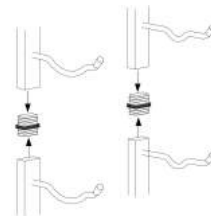

WS7x 2135mm wall mounted 21 bottle high wine rack kit

Item	Height	Depth	Capacity	Width
WS71	2135mm	135mm (1)	21 bottles	330mm minimum
WS72		215mm (2)	42 bottles	
WS73		305mm (3)	63 bottles	

WS71
1 deep

WS72
2 deep

WS73
3 deep

WS kits combine two standard racks using supplied connectors to create taller displays

Standard column width is 330mm (can be reduced by interleaving)
Wall series racks come in 3, 6, 9 & 12 bottle high versions (each 1, 2 or 3 deep)
Wall series kits combine these to create 15, 18, 21 & 24 high displays