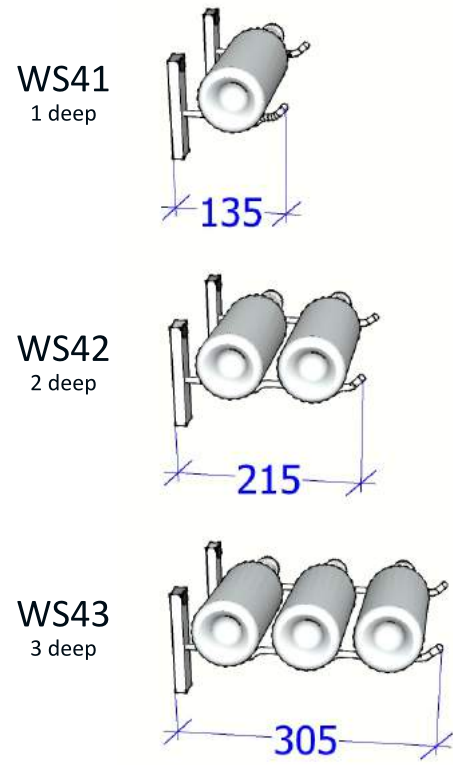

## WS4x 1220mm wall mounted 12 bottle high wine rack

Item	Height	Depth	Capacity	Width
WS41	1220mm	135mm (1)	12 bottles	330mm minimum
WS42		215mm (2)	24 bottles	
WS43		305mm (3)	36 bottles	

Standard column width is 330mm (can be reduced by interleaving)  
 Wall series racks come in 3, 6, 9 & 12 bottle high versions (each 1, 2 or 3 deep)  
 Wall series kits combine these to create 15, 18, 21 & 24 high displays