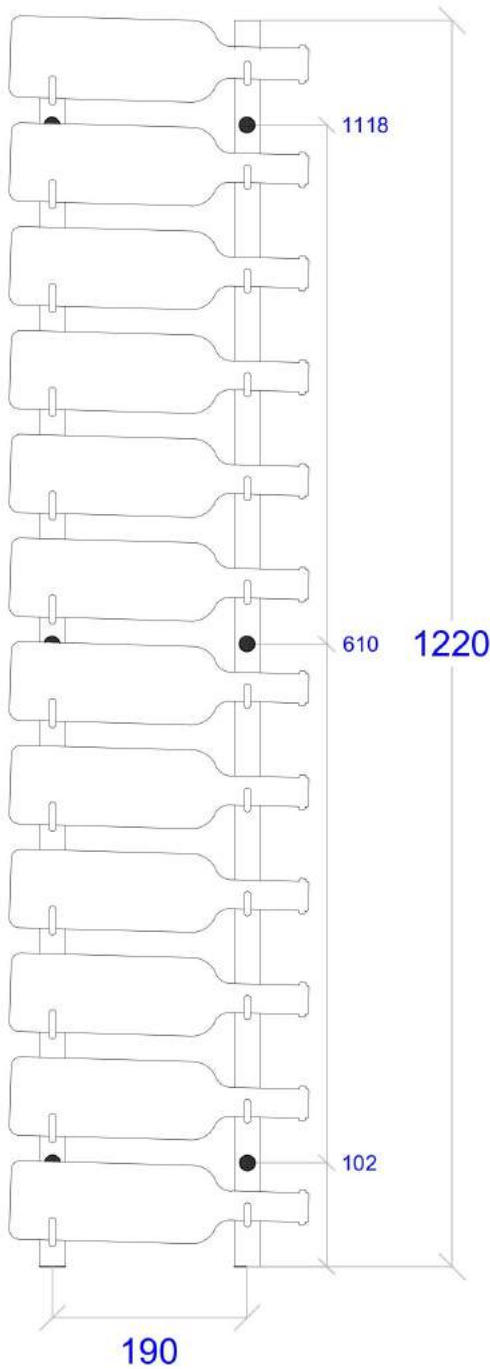

## WS4x 1220mm wall mounted 12 bottle high wine rack

Item	Height	Depth	Capacity	Width
WS41	1220mm	135mm (1)	12 bottles	330mm minimum
WS42		215mm (2)	24 bottles	
WS43		305mm (3)	36 bottles	

Standard column width is 330mm (can be reduced by interleaving)  
 Wall series racks come in 3, 6, 9 & 12 bottle high versions (each 1, 2 or 3 deep)  
 Wall series kits combine these to create 15, 18, 21 & 24 high displays