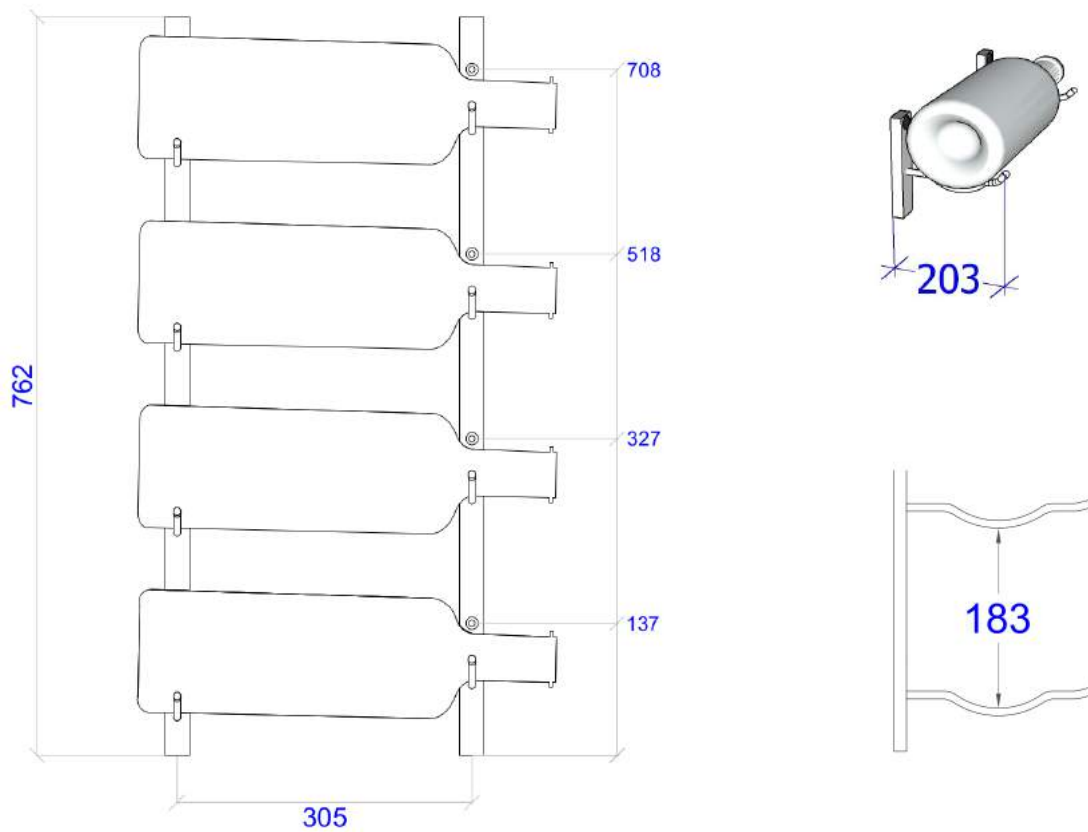

WS Big 762 mm - wall mounted 4 high wall rack

Item	Height	Depth	Capacity	Width
WS Big	762	203	4 bottles	450 (minimum)

Wall series Big rack holds four 3 litre bottles or four 6 litre bottles. For larger 6 litre bottles space of 365mm is recommended.