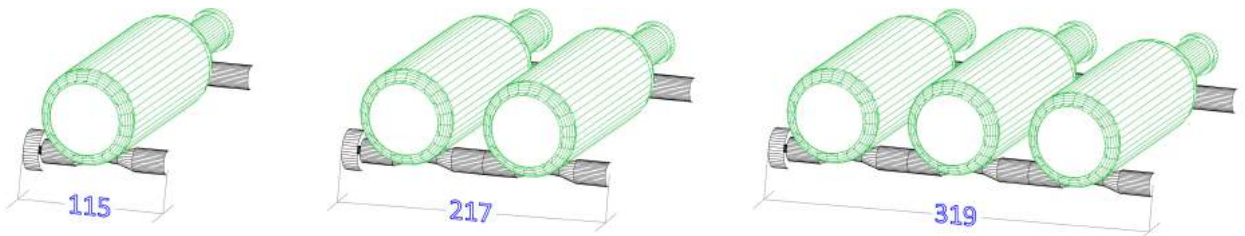

Vino Series - 1-3 bottle deep Vino Pins

Item	Depth no collars	Item	Depth with collars	Height	Capacity	Width
VP	102	VPC	115	105mm Minimum	1 bottle	330mm minimum
VP2	204	VPC2	217		2 bottles	
VP3	306	VPC3	319		3 bottles	

Vino Pins - VP - no collars

Vino Pins - VPC - with collars

Vino Series starter sets include hardware for wood and solid wall surfaces.
For plasterboard, cavity and similar installations we recommend
the optional collars (cavity hardware included).
Collars will add 13 mm to the overall depth