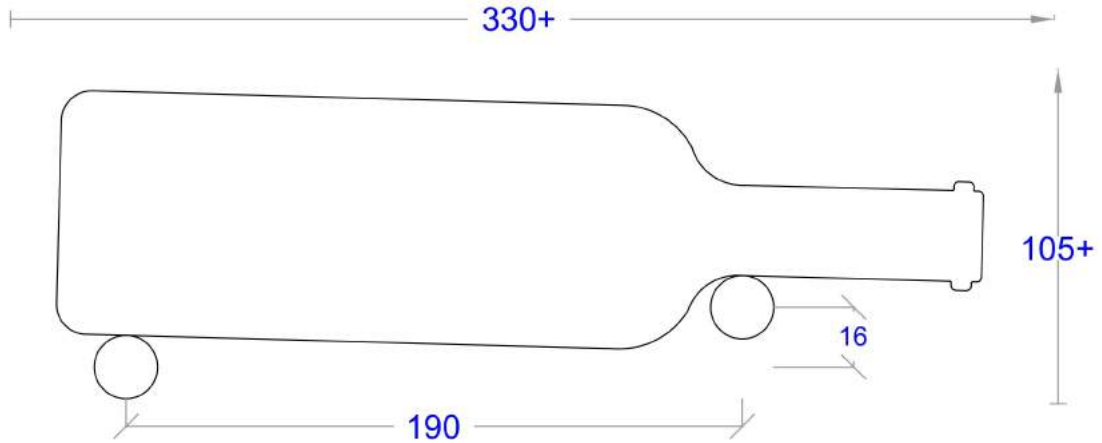

Vino Series - 1-3 bottle deep Vino Pins

Item	Depth no collars	Item	Depth with collars	Height	Capacity	Width
VP	102	VPC	115	105mm Minimum	1 bottle	330mm minimum
VP2	204	VPC2	217		2 bottles	
VP3	306	VPC3	319		3 bottles	

Vino Pins - VP - no collars

Vino Pins - VPC - with collars

Vino Series starter sets include hardware for wood and solid wall surfaces.
For plasterboard, cavity and similar installations we recommend
the optional collars (cavity hardware included).
Collars will add 13 mm to the overall depth