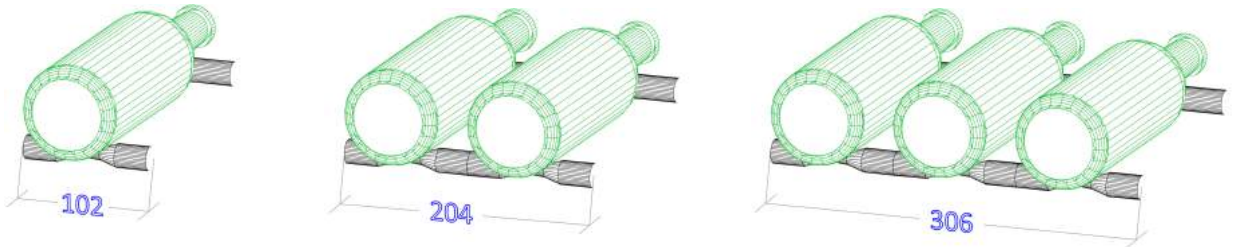

Vino Series - 1-3 bottle deep Vino Pins

Item	Depth no collars	Item	Depth with collars	Height	Capacity	Width
VP	102	VPC	115	105mm Minimum	1 bottle	330mm minimum
VP2	204	VPC2	217		2 bottles	
VP3	306	VPC3	319		3 bottles	

Vino Pins - VP - no collars

Vino Pins - VPC - with collars

Vino Series starter sets include hardware for wood and solid wall surfaces.
For plasterboard, cavity and similar installations we recommend
the optional collars (cavity hardware included).
Collars will add 13 mm to the overall depth