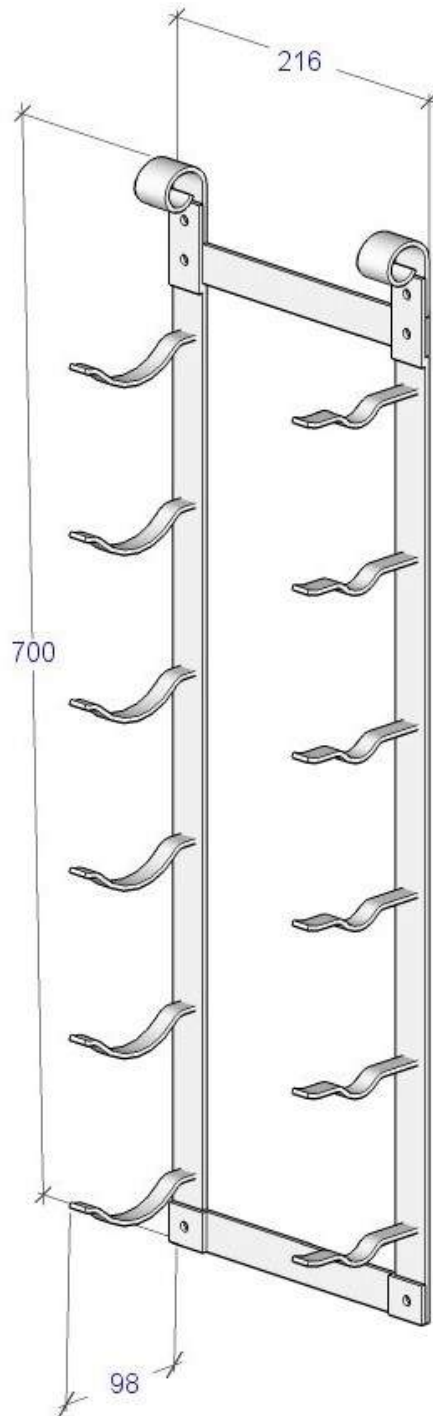

Le Rustique 700mm wall mounted 6 bottle wine rack

Item	Height	Depth	Capacity	Width
LR1	700mm	98mm	6 bottles	330mm

Total Capacity - 6 Bottles
Can be stacked to create taller displays