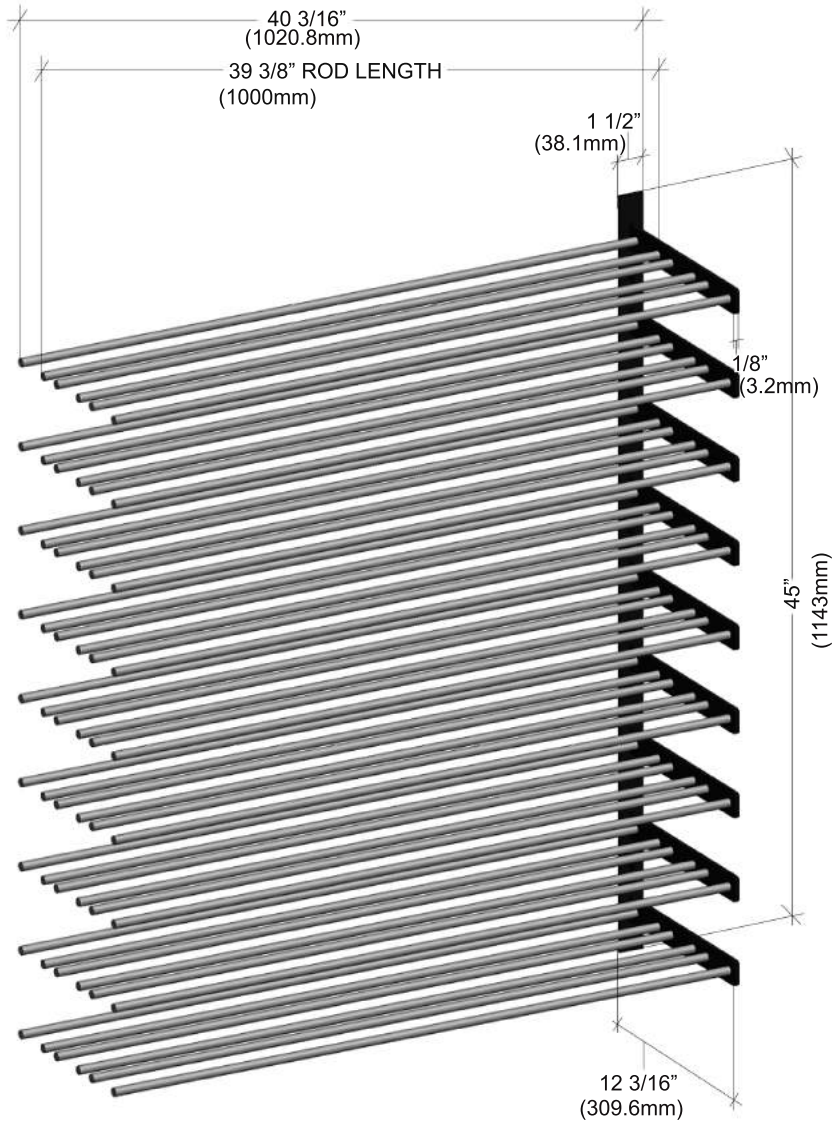

Evolution Wine Wall 45" Extension

Spec Sheet for (WW-453)

VINTAGEVIEW®
MOVING WINE STORAGE FORWARD

4690 Joliet St, Denver, CO 80239 | phone: 866.650.1500 | fax: 866.650.1501 | VintageView.com

For product warranty information, please visit vintageview.com/warranty