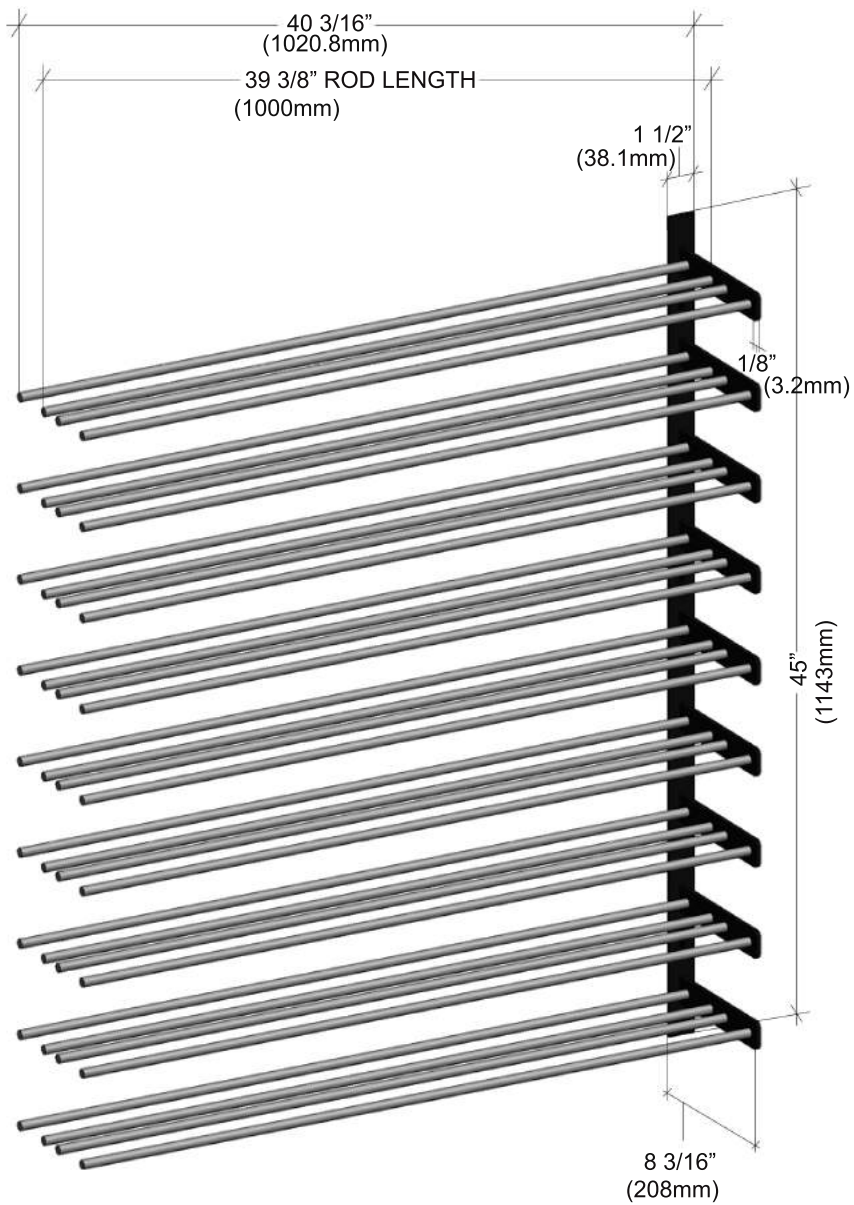

Evolution Wine Wall 45" Extension

Spec Sheet for (WW-EX452)

VINTAGEVIEW®
MOVING WINE STORAGE FORWARD

4690 Joliet St, Denver, CO 80239 | phone: 866.650.1500 | fax: 866.650.1501 | VintageView.com

For product warranty information, please visit vintageview.com/warranty