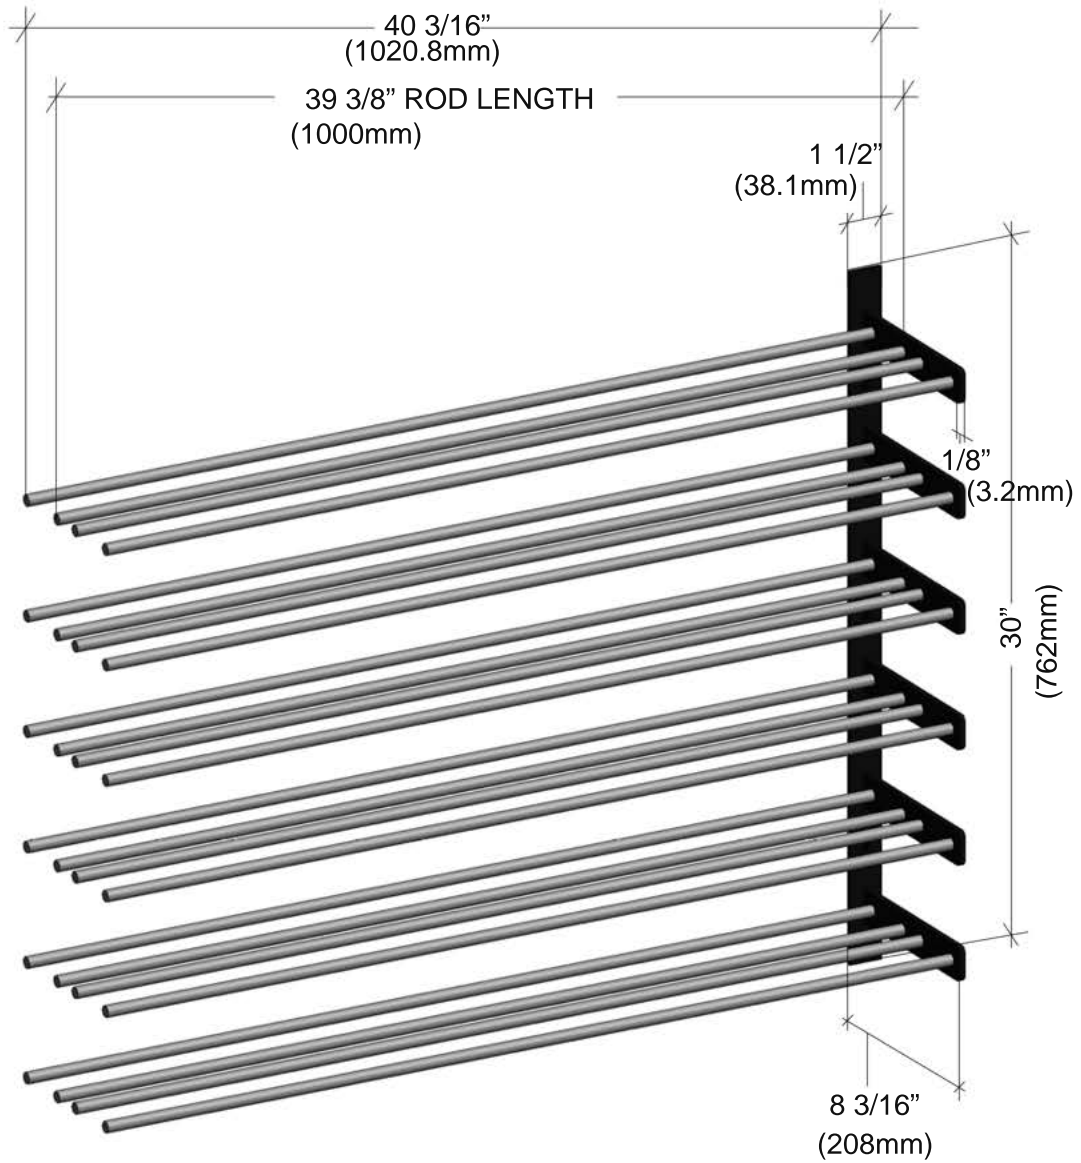

Evolution Wine Wall 30" Extension

Spec Sheet for (WW-EX302)

VINTAGEVIEW[®]
MOVING WINE STORAGE FORWARD

4690 Joliet St, Denver, CO 80239 | phone: 866.650.1500 | fax: 866.650.1501 | VintageView.com

For product warranty information, please visit vintageview.com/warranty