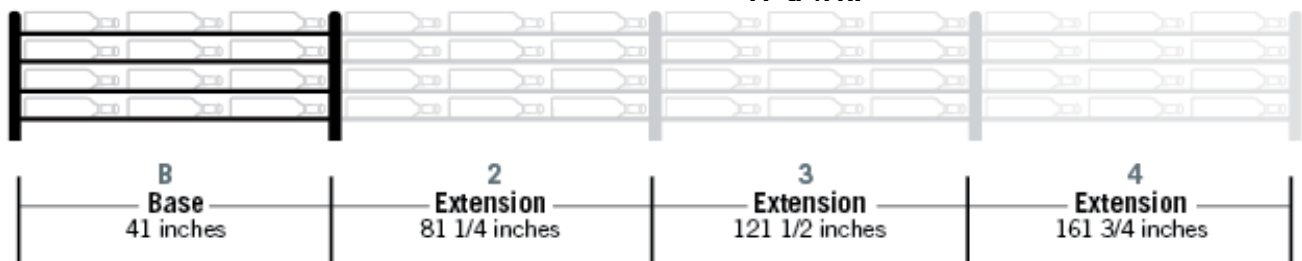

Evolution Wine Wall 75" Wine Rack Kit

Spec Sheet for (WW-752) 90-bottle wine rack kit

!!!CONTAINS TWO WINE RACKS!!!

EXTENSIONS...

Evolution Wine Wall Extensions share one support and add an additional, 40-1/4" column.