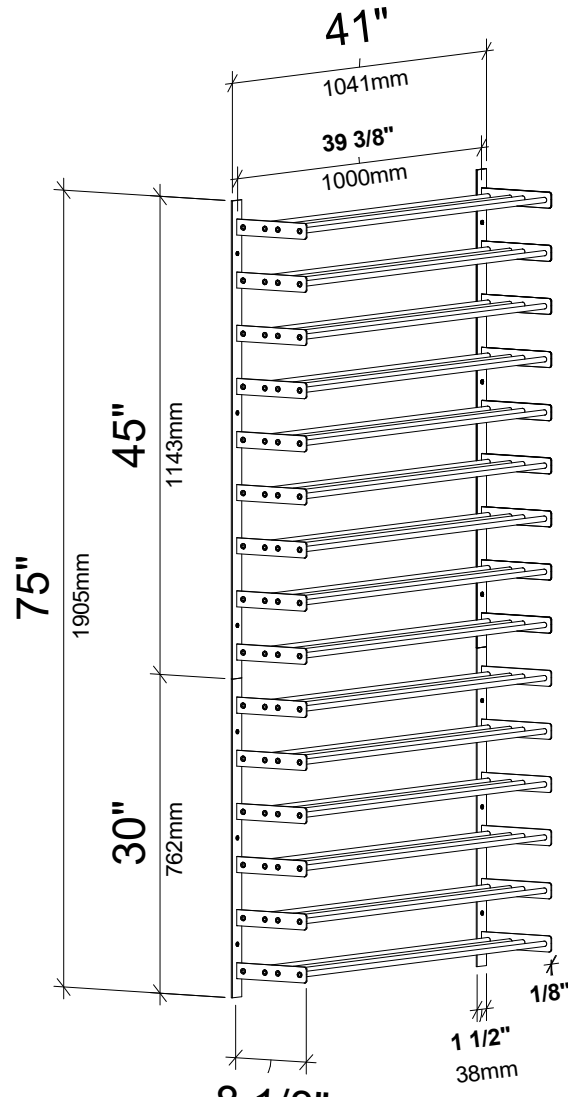

Evolution Wine Wall 75" Wine Rack Kit

Spec Sheet for (WW-752) 90-bottle wine rack kit

!!!CONTAINS TWO WINE RACKS!!!

EXTENSIONS...

Evolution Wine Wall Extensions share one support and add an additional, 40-1/4" column.