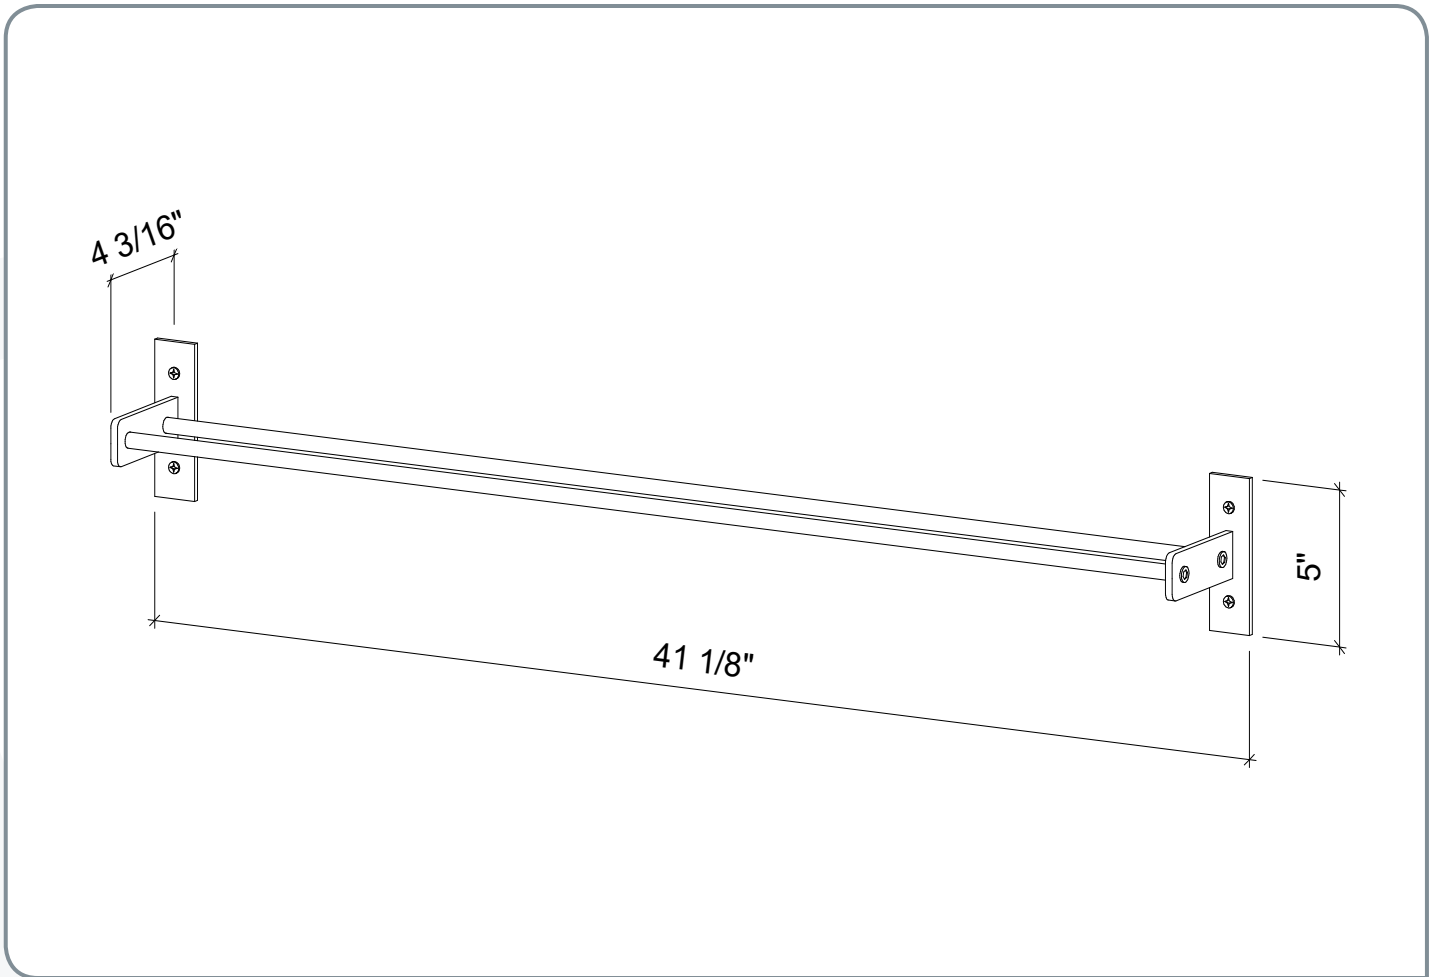

# Evolution Wine Wall 5"

Spec Sheet for (WW-051)

**VINTAGEVIEW®**  
MOVING WINE STORAGE FORWARD

4690 Joliet St, Denver, CO 80239 | phone: 866.650.1500 | fax: 866.650.1501 | [VintageView.com](http://VintageView.com)