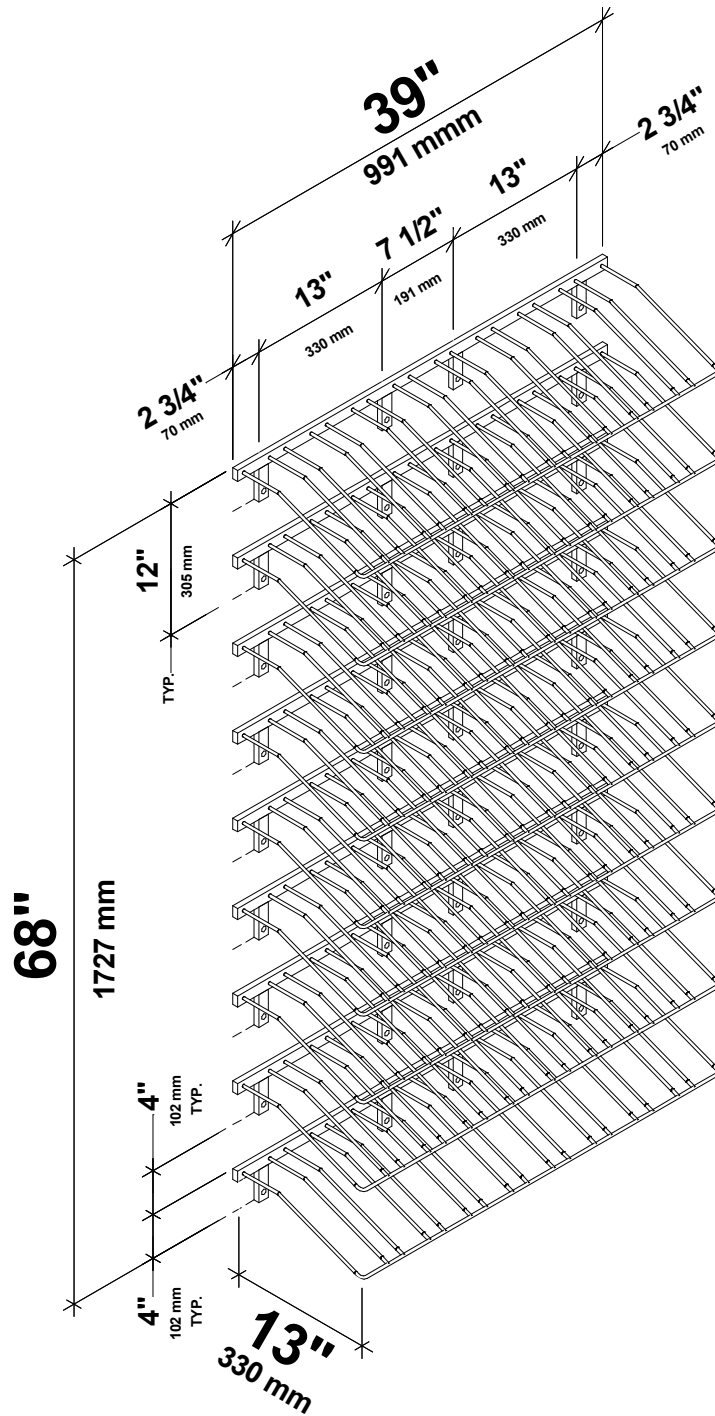

# W Series 'Waterfall' Wine Rack Kit

Spec Sheet for WS-PR-KIT-2 (81-bottle wine rack kit)

VINTAGEVIEW®  
MOVING WINE STORAGE FORWARD

4690 Joliet St., Denver, CO 80239 | phone: 866.650.1500 | fax: 866.650.1501 | [VintageView.com](http://VintageView.com)