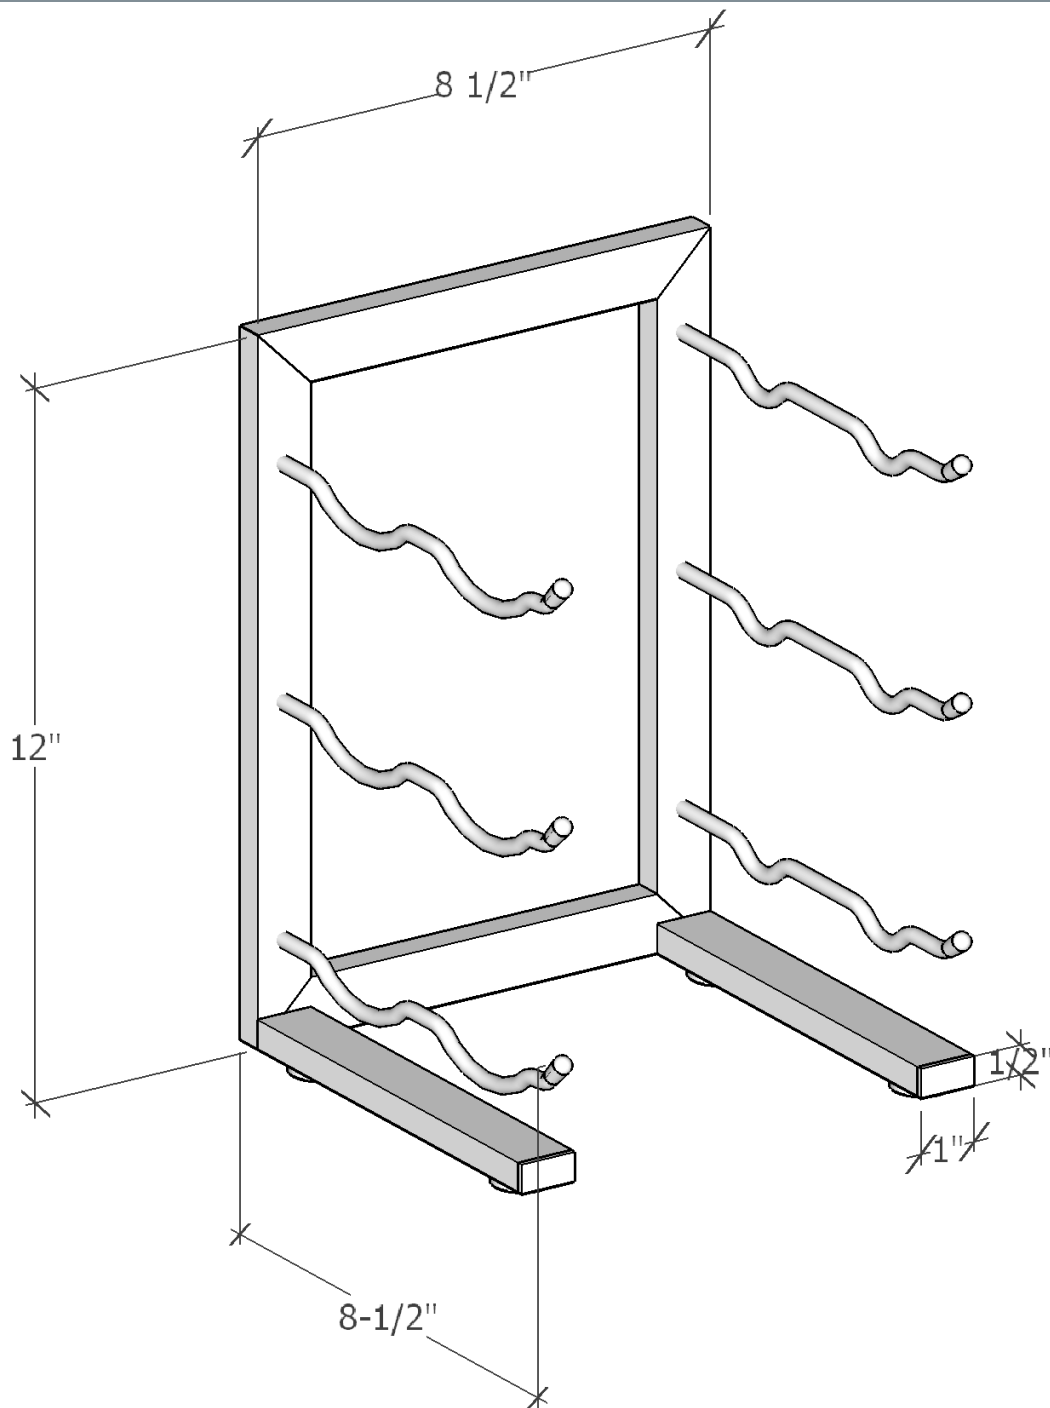

VV Mini - Steel

Spec Sheet for (VV-MINI)

VINTAGEVIEW®
MOVING WINE STORAGE FORWARD

4690 Joliet St., Denver, CO 80239 | phone: 866.650.1500 | fax: 866.650.1501 | VintageView.com

For product warranty information, please visit vintageview.com/warranty