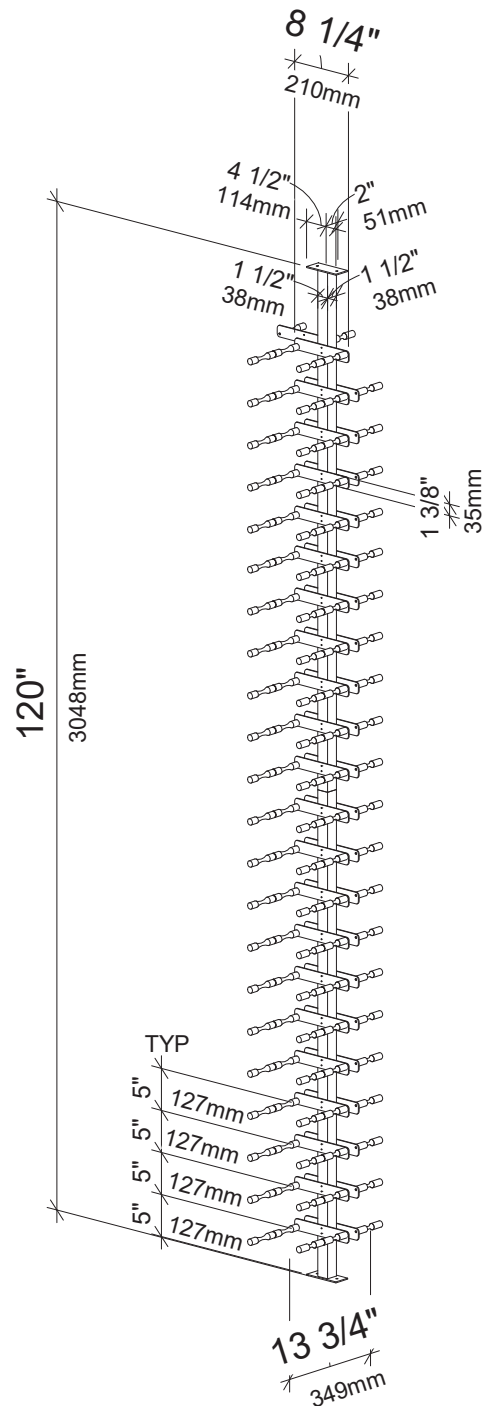

Vino Pins Double Sided Post Kit 10

Spec Sheet for VP-FCP-KIT-12 (60-bottle system)

SCAN FOR **BILT** 3D INSTRUCTIONS

POWERED BY **BILT INTELLIGENT INSTRUCTIONS**

NOTES:

Please allow 13" (331mm) of total depth to accommodate most wine bottles.

Vino Series Post maximum installation height is 122" (3099mm) with top Mounting Base telescoped 2" (51mm).

VINTAGEVIEW
MOVING WINE STORAGE FORWARD

4690 Joliet St., Denver, CO 80239 | phone: 866.650.1500 | fax: 866.650.1501 | VintageView.com