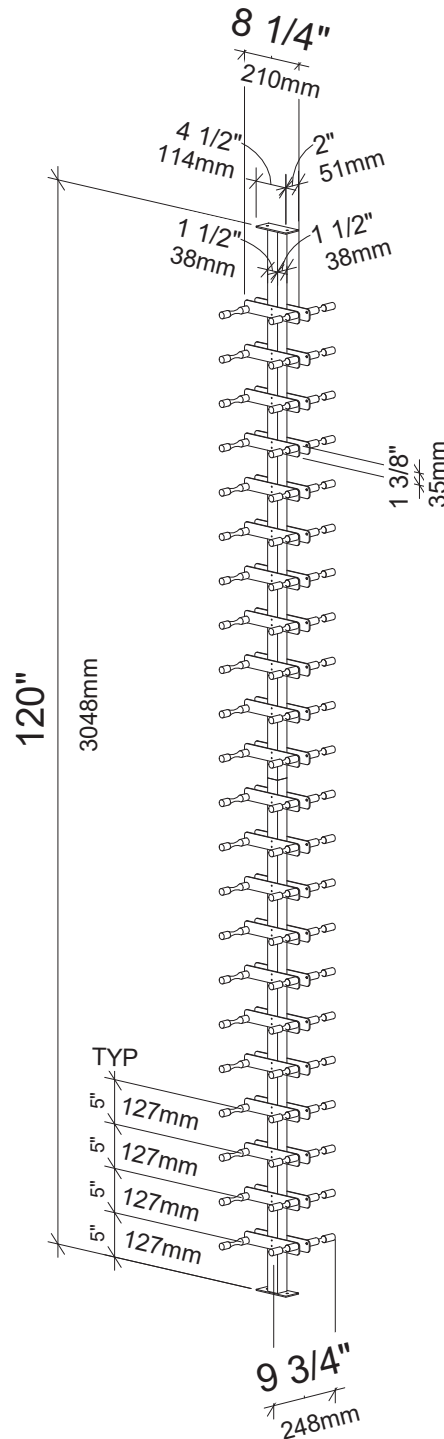

Vino Pins Double Sided Post Kit 10

Spec Sheet for VP-FCP-KIT-11 (40-bottle system)

SCAN FOR BILT 3D INSTRUCTIONS

POWERED BY BILT INTELLIGENT INSTRUCTIONS®

NOTES:

Please allow 13" (331mm) of total depth to accommodate most wine bottles.

Vino Series Post maximum installation height is 122" (3099mm) with top Mounting Base telescoped 2" (51mm).

VINTAGEVIEW®
MOVING WINE STORAGE FORWARD

4690 Joliet St., Denver, CO 80239 | phone: 866.650.1500 | fax: 866.650.1501 | VintageView.com