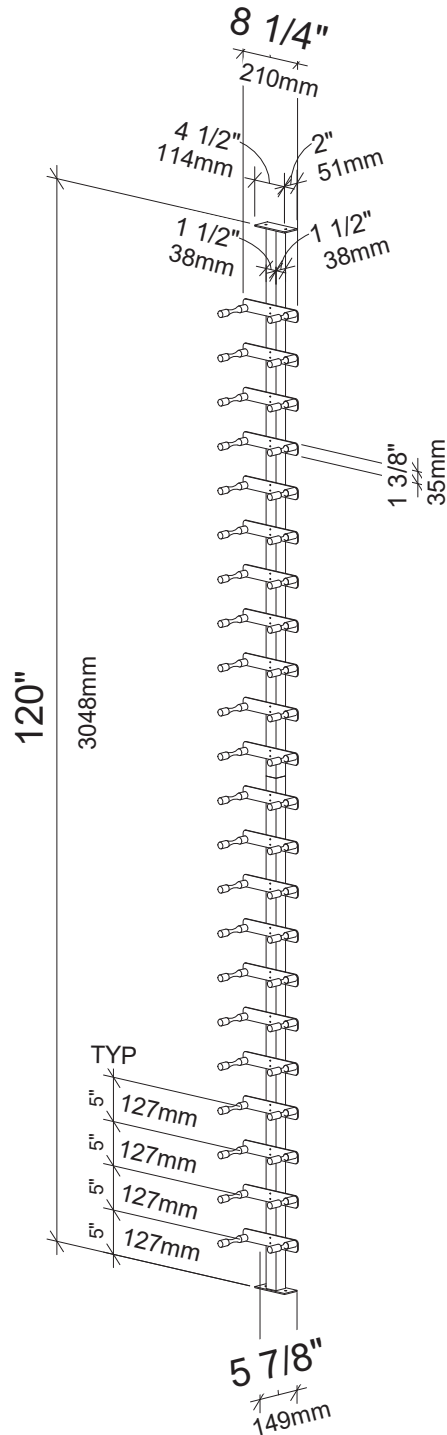

Vino Pins Single Sided Post Kit 10

Spec Sheet for VP-FCP-KIT-1 (20-bottle system)

SCAN FOR BILT 3D INSTRUCTIONS

POWERED BY BILT INTELLIGENT INSTRUCTIONS®

NOTES:

Please allow 13" (331mm) of total depth to accommodate most wine bottles.

Vino Series Post maximum installation height is 122" (3099mm) with top Mounting Base telescoped 2" (51mm).

VINTAGEVIEW®
MOVING WINE STORAGE FORWARD

4690 Joliet St., Denver, CO 80239 | phone: 866.650.1500 | fax: 866.650.1501 | VintageView.com